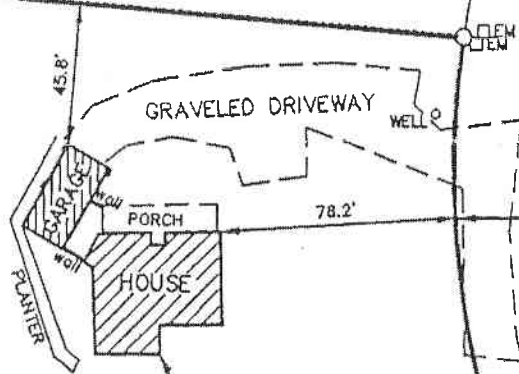

LOT 4

LOT 7

N 28°31' E 71.8' LS#12441

LOT 8
BLOCK 5, UNIT 2
TAOS MESA ESTATES

S 40°02' E 257'

0.1 Mi. to
MESA VISTA

WHITE
WATER
ROAD

PUEBLO

LOT 9

TAOS MESA ESTATES.

TAOS, NEW MEXICO

SCALE: 1" = 400'

BLOCK 5
TAOS MESA ESTATES