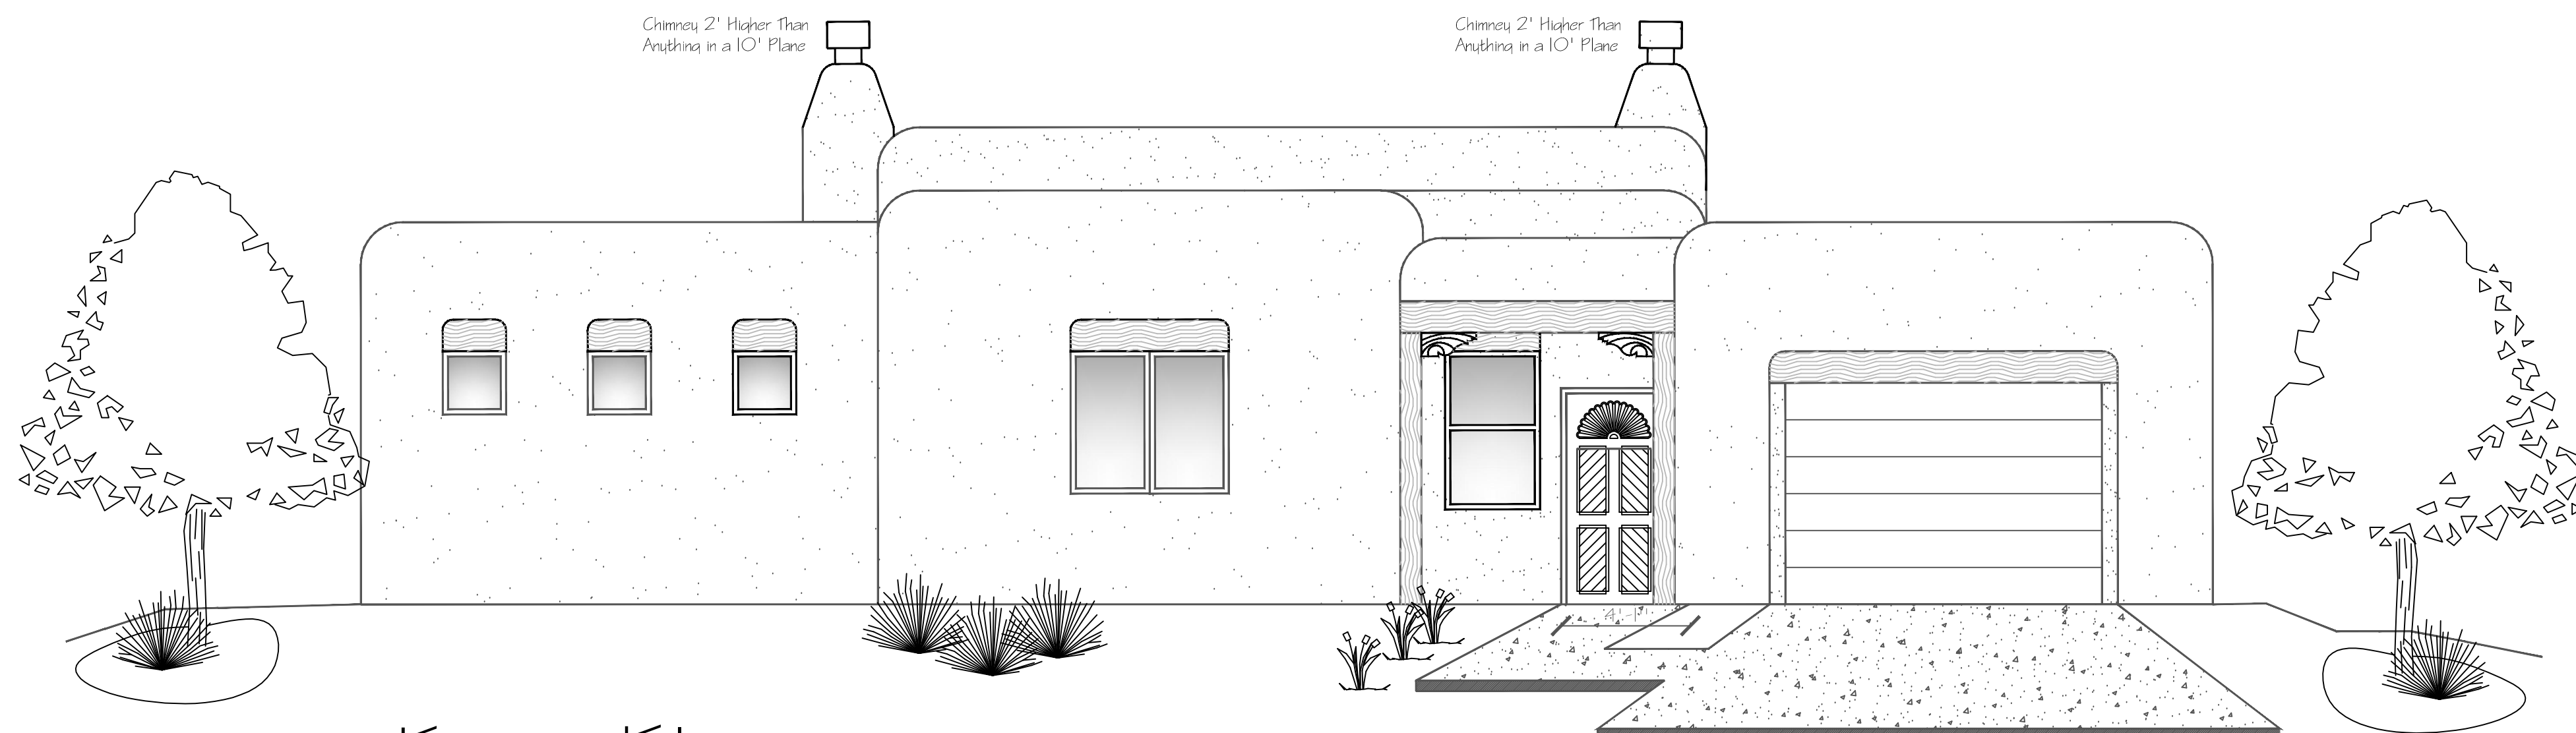

Back Elevation

Left Elevation

Right Elevation

Front Elevation

Elevations

Scale 1/4" = 1'

Final Drawing Checked By:
1. R. Montoya
2.
3.

Sheet
6
Of 10 Sheets

March 31, 2016

Elevations

Two Bedroom Spec
Taos New Mexico

Ron Montoya Custom Designs
Residential Design and Drafting Services Fax 823-6487
8724 Alameda Park Drive N.E., Suite G Albuquerque
(505) 823-6474 Cell. (505) 823-6777